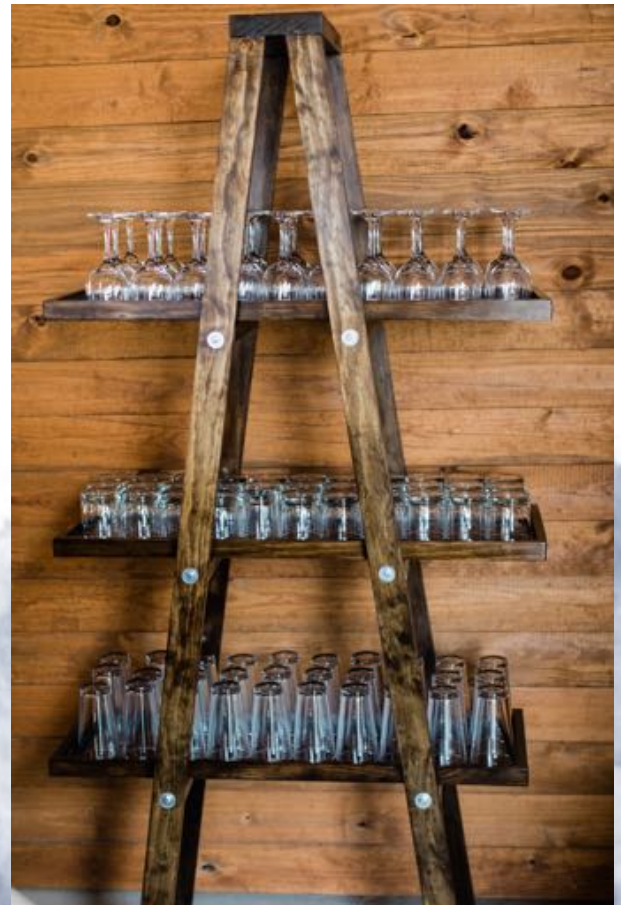

INVENTORY

THE FARMS *at* Woodend Springs

Wood Chargers
Quantity: 325
Rental Price: \$1/piece

Barware Ladder
(glassware not included)
Quantity: 2
Rental Price: \$25

Couples Loveseat for Head Table
Quantity: 1
Rental Price: \$50

Wine Barrels
Quantity: 2
Rental Price: \$20/piece

Wine Barrel Cake Display
Quantity: 1
Rental Price: \$50

Gold Chargers
Quantity: 325
Rental Price: \$1/piece

Three Tiered Vases with
Floating Candles
Quantity: 20 sets
Rental Price: \$15/table
\$20/table with greenery

Popcorn Machine
Quantity: 1
Rental Price: \$75/one hour
(Equipped with popcorn kernels, oil, etc.
Client to provide bags)

Navy Linen Napkin
Quantity: 300
Rental Price: .50/each

120" Floor Length Linen
(White, Black, Charcoal, Navy, Grey, & Ivory)
Quantity: 35/each
Rental Price: \$10/piece
8' Banquet & Highboy Linens Also Available